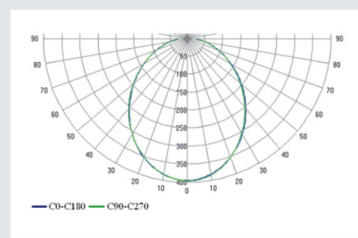

Street Light

	80 watt	view angle 120x50	NTSC 140	50 000 hours
---	-------------------	-----------------------------	--------------------	------------------------

CCT	CRI	Size (mm)	Weight (g)
4000K	90	500x385x130	10200

Illumination Distribution At 7m High

Light Output Distribution

Showcase