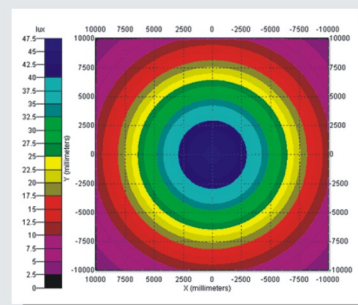

Street Light

	80 watt	view angle 120x50	NTSC 140	50 000 hours
---	-------------------	-----------------------------	--------------------	------------------------

CCT	CRI	Size (mm)	Weight (g)
4000K	90	500x385x130	10200

Illumination Distribution At 7m High

Light Output Distribution

Showcase